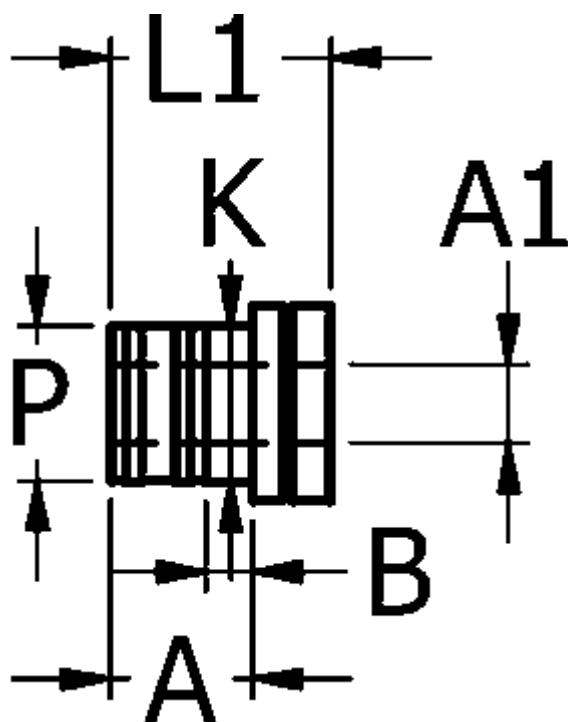

Article number: 58622404

Description: Press-in sleeve 224.04, Ø4

Measures

A	= 7.3
B	= 2.4
Hose diameter	= -
Hose diameter A1	= 4
K	= 8.0
L1	= 11.5
P	= 7.9
X1	= 10